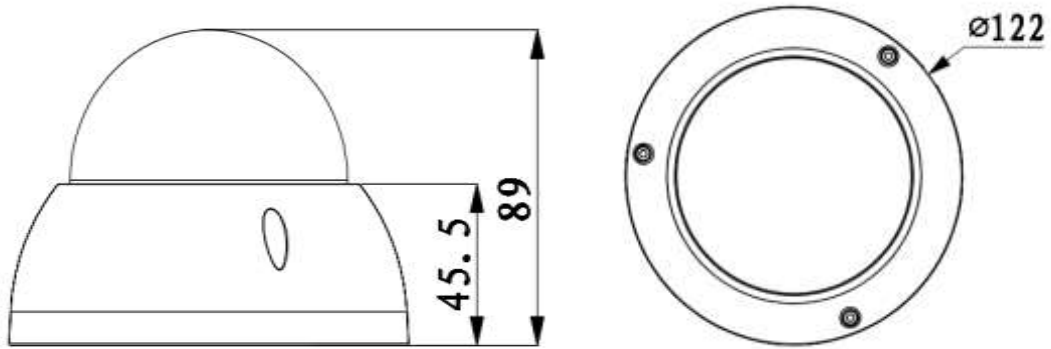

## Technical Specifications

Model	DH-IPC-HDBW2320R-VFS		DH-IPC-HDBW2320R-ZS	
<b>Camera</b>				
Image Sensor	1/3" 3Megapixel progressive scan CMOS			
Effective Pixels	2304(H)x1296(V)			
Scanning System	Progressive			
Electronic Shutter Speed	Auto/Manual, 1/3(4)~1/100000s			
Min. Illumination	0.01Lux/F1.4 (Color), 0Lux/F1.4(IR on)			
S/N Ratio	More than 50dB			
Video Output	N/A			
<b>Camera Features</b>				
Max. IR LEDs Length	30m			
Day/Night	Auto(ICR)/Color/B/W			
Backlight Compensation	BLC / HLC / DWDR			
White Balance	Auto/Manual			
Gain Control	Auto/Manual			
Noise Reduction	3D			
Privacy Masking	Up to 4 areas			
<b>Lens</b>				
Focal Length	2.7mm~12mm		2.7mm~12mm	
Max Aperture	F1.4		F1.4	
Focus Control	Manual		Auto	
Angle of View	H: 92° ~28°		H: 92° ~28°	
Lens Type	Manual/Fixed Iris		Motorized/Fixed Iris	
Mount Type	Board-in Type		Board-in Type	
<b>Video</b>				
Compression	H.264/ H.264H/ MJPEG			
Resolution	3M(2304x1296)/1080P(1920x1080)/1.3M(1280x960)/720P(1280x720)/D1(704x576/704x480)/CIF(352x288/352x240)			
Frame Rate	Main Stream	3M(1 ~ 20fps)/1080P (1 ~ 25/30fps)		
	Sub Stream	D1/CIF(1 ~ 25/30fps)		
Bit Rate	H.264H: 40K ~ 8192Kbps;			
<b>Audio</b>				
Compression	N/A			
Interface	N/A			
<b>Network</b>				
Ethernet	RJ-45 (10/100Base-T)			
Wi-Fi	N/A			
Protocol	IPv4/IPv6, HTTP, HTTPS, SSL, TCP/IP, UDP, UPnP, ICMP, IGMP, SNMP, RTSP, RTP, SMTP, NTP, DHCP, DNS, PPPOE, DDNS, FTP, IP Filter, QoS, Bonjour			
Compatibility	ONVIF, PSIA, CGI			
Max. User Access	20 users			

## DH-IPC-HDBW2320R-ZS/VFS

Smart Phone	iPhone, iPad, Android, Windows Phone	
<b>Auxiliary Interface</b>		
Memory Slot	Micro SD , Max 128GB	
RS485	N/A	
Alarm	N/A	
PIR Sensor Range	N/A	
<b>General</b>		
Power Supply	DC12V, PoE (802.3af)	
Power Consumption	<5.5W	<8.5W
Working Environment	-30°C~+60°C, Less than 95% RH	
Ingress Protection	IP67	
Vandal Resistance	IK10	
Dimensions	φ122mm×89mm	
Weight	0.5kg	

## Dimensions (mm)

---